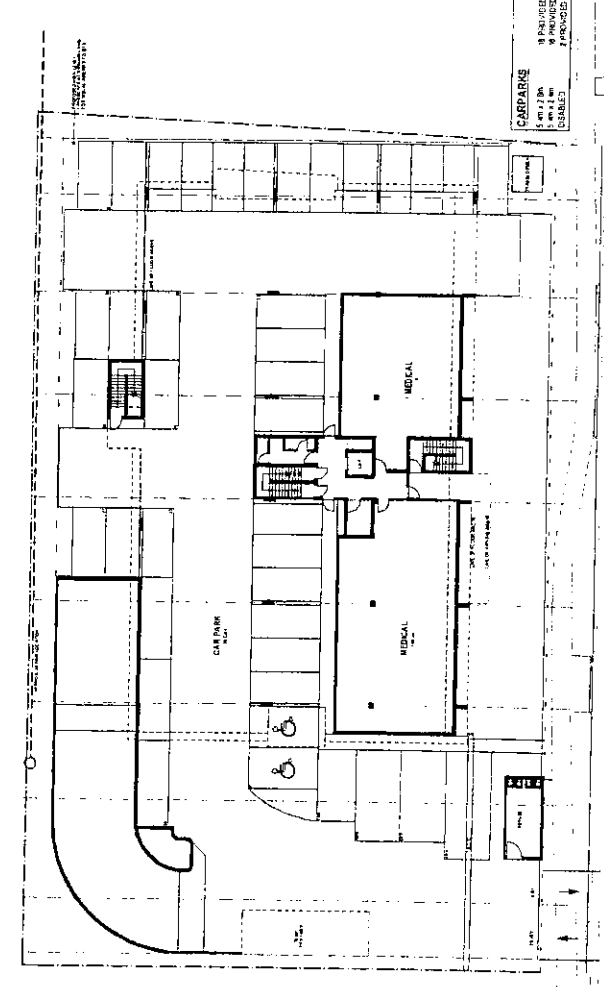

CARPARKS
15 REQUIRED
15 PROVIDED

GROUND CARPARK

CAR PARKING CALCULATIONS

	REQUIRED	PROVIDED
MEDICAL CARPARKS 5.4m x 2.8m (1:20)	14	14
TOTAL ALLOWABLE GFA	280m²	280m²
OFFICE CARPARKS 5.4m x 2.4m (1:30)	98	34
DISABLED CARPARKS 5.4m x 2.6m (1:30)	2	62
TOTAL CARPARKS	98	98
TOTAL ALLOWABLE GFA	2940m²	2940m²
TOTAL ALLOWABLE CARPARKS	112	112
TOTAL ALLOWABLE G.F.A.	3220m²	3220m²
SERVICE VEHICLES	- 1 VAN - 1 AMB - 1 SRV - 1 MRV	
	- 1 MRV/HRV STANDING ONLY	

NOTE: FINAL ALLOCATION OF TENANCIES & CAR SPACES TO BE DETERMINED USING A DEEMED TO SATISFY CALCULATION.

BICYCLE CALCULATIONS

	REQUIRED	PROVIDED
MEDICAL BICYCLE PARKING (1:400)	1	1
TOTAL ALLOWABLE GFA	280m²	280m²
OFFICE BICYCLE PARKING (1:200)	15	15
TOTAL ALLOWABLE GFA	2940m²	2940m²
TOTAL ALLOWABLE BICYCLES	16	16
TOTAL ALLOWABLE G.F.A.	3220m²	3220m²

D.A. ISSUE
FOR DISCUSSION ONLY
ISSUE DATE: FEB 2007

KEN DOWN ARCHITECTS
11 WALLEN STREET
MOULDERA VIC 3257
PH: 07 5444 5111 FAX: 07 5444 5668
GLEN WAVERLEY VIC 3145
PH: 07 4688 1433 FAX: 07 4688 1623
ARIA
11 WALLEN STREET
MOULDERA VIC 3257
PH: 07 5444 5111 FAX: 07 5444 5668

Project: **PROPOSED COMMERCIAL DEVELOPMENT**
for: **SPACE DEVELOPMENTS**
at: **SECOND AVE COTTON TREE**

DATE: OCT 2006 DRAWN: IE SCALE: DIVISION: B
DRAWING: CARPARKING CALCULATIONS