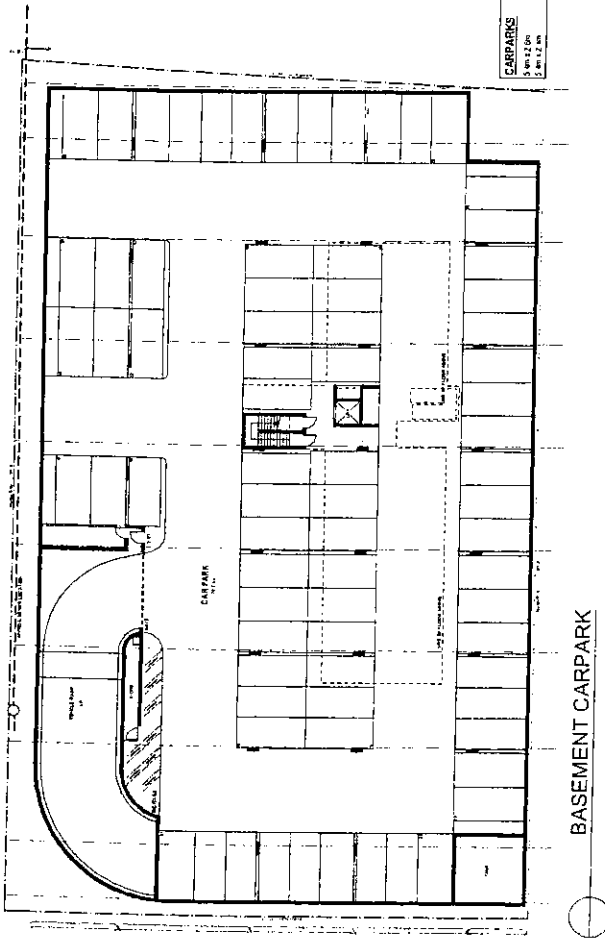

CARPARKS
14 REQUIRED
14 PROVIDED

BASEMENT CARPARK