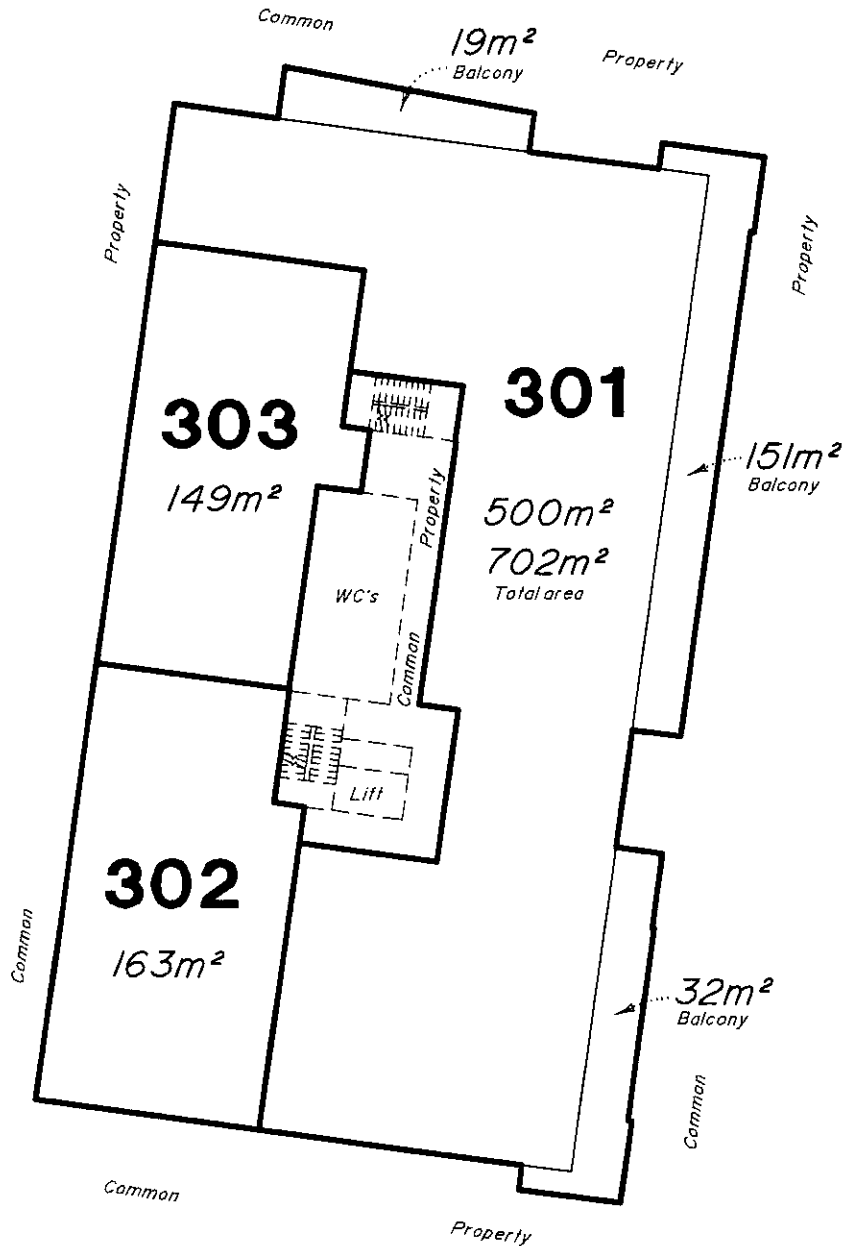

PROPOSED LOTS 301-303 & COMMON PROPERTY ON SP215525

Areas are approx only and subject to change during construction, measurement at time of final survey and registration of SP215525 in the Department of Natural Resources & Water

Level D OFFICES ON SECOND AVENUE

0 5 10 15 30 Metres

Original Scale 1:300

SHEET 5 OF 7 SHEETS

**CONSULTING SURVEYORS
& TOWN PLANNERS**
A.C.N. 010 278 823

Suite 7 Dalton Centre,
1 Newspaper Place, PO Box 8380
MAROOCHYDORE BC Qld 4558

Phone (07) 5443 2844
Fax (07) 5443 7146

Project **COMMUNITY TITLES SCHEME PROPOSAL
CANCELLING LOTS 3-6 ON M56714
PARISH OF MOOLOOLAH
COUNTY OF CANNING**

Surveyed	Designed	Date	160408
Scale	1:300	F/N's	Ref No
			060267