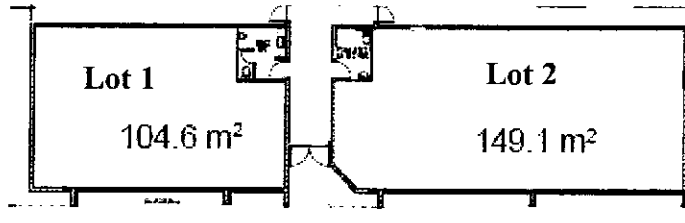

22 Second Avenue Maroochydore

“The Plans”

* Car parks to be allocated by the Developer. * Areas can vary slightly

Ground Floor

**Allocated Car Parks
Ground Floor**

- Lot 1 - Car Parks 6
- Lot 2 - Car Parks 8

First Floor