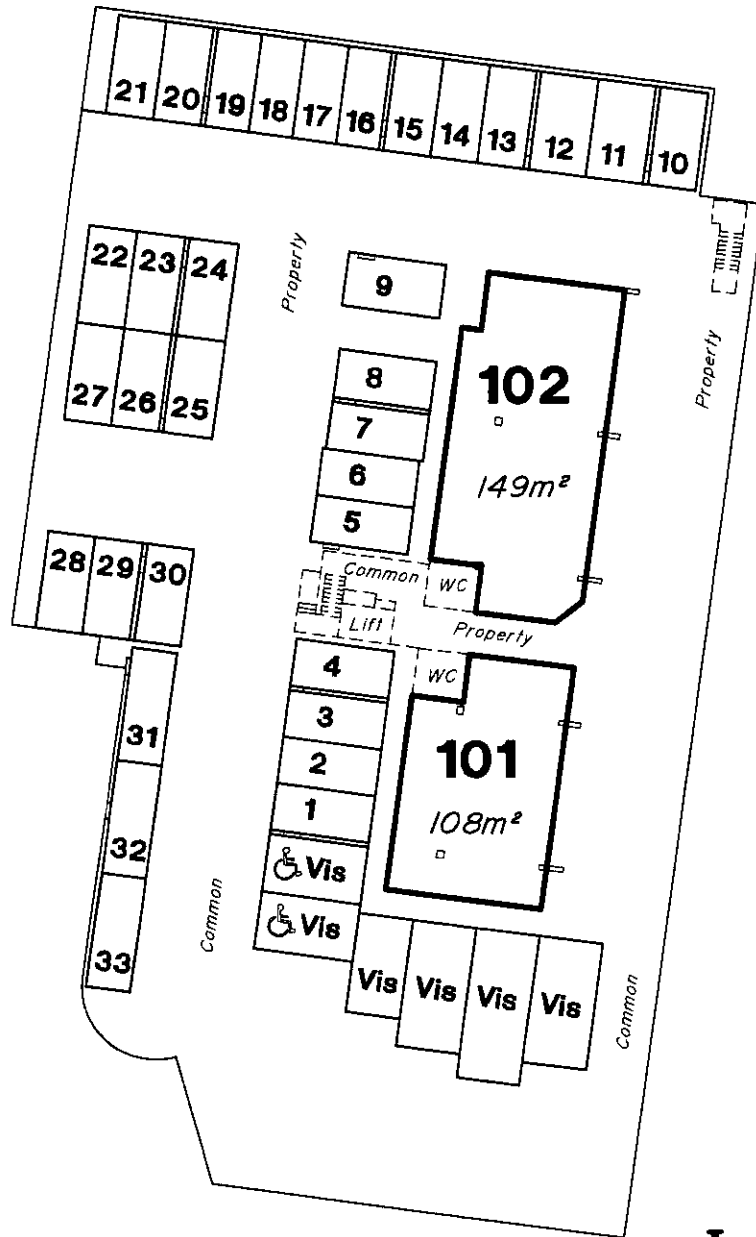

PROPOSED LOTS 101 & 102 & COMMON PROPERTY ON SP215525

CARPARKS TO BE ALLOCATED
BY EXCLUSIVE USE

Areas are approx only and subject to change
during construction, measurement at time
of final survey and registration of SP215525
in the Department of Natural Resources & Water

Level B
OFFICES ON SECOND AVENUE

Original Scale 1:400

SHEET 3 OF 7 SHEETS

**CONSULTING SURVEYORS
& TOWN PLANNERS**
A.C.N. 010 278 828
Suite 7 Dalton Centre,
1 Newspaper Place, PO Box 8380
MAROOCHYDORE BC Qld 4558
Phone (07) 5443 2844
Fax (07) 5443 7146

Project **COMMUNITY TITLES SCHEME PROPOSAL
CANCELLING LOTS 3-6 ON M56714
PARISH OF MOOLOOLAH
COUNTY OF CANNING**

Surveyed	Designed	Date	160408
Scale	1:400	F/W's	Ref No
			060267