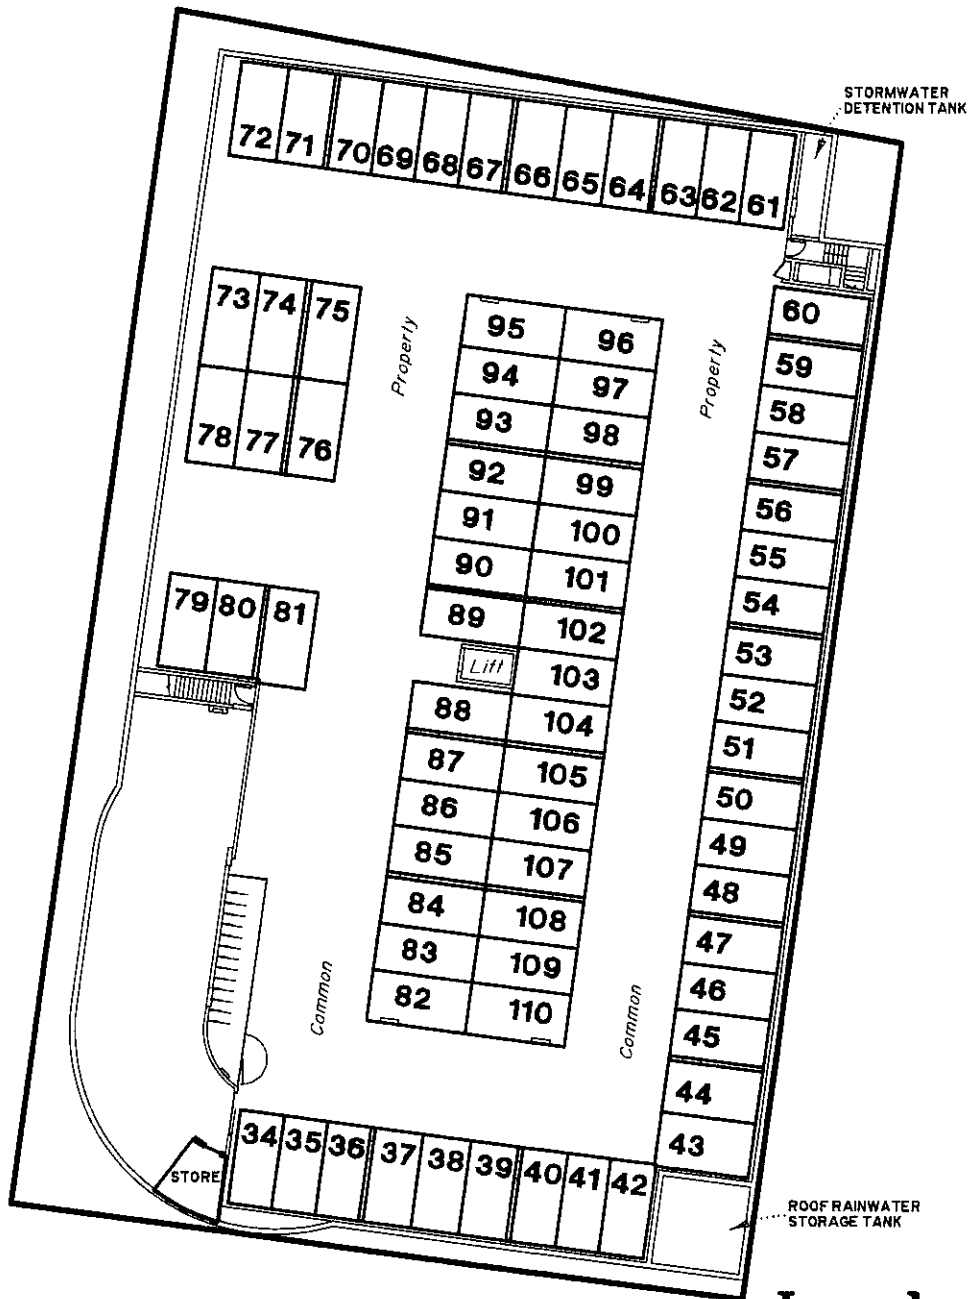

PROPOSED LOTS 101,102,201-204,301-303, 401-404 & COMMON PROPERTY ON SP215525

CARPARKS & STORE TO BE ALLOCATED
BY EXCLUSIVE USE

Areas are approx only and subject to change during construction, measurement at time of final survey and registration of SP215525 in the Department of Natural Resources & Water

Level A 'OFFICES ON SECOND AVENUE'

0 5 10 15 20 25 30 40 Metres

Original Scale 1:400

SHEET 2 OF 7 SHEETS

**CONSULTING SURVEYORS
& TOWN PLANNERS**
A.C.N. 010 278 828

Suite 7 Dalton Centre,
1 Newspaper Place, PO Box 6380
MAROOCHYDORE BC Qld 4558

Phone (07) 5443 2844
Fax (07) 5443 7146

Project **COMMUNITY TITLES SCHEME PROPOSAL
CANCELLING LOTS 3-6 ON M56714
PARISH OF MOOLOOLAH
COUNTY OF CANNING**

Surveyed	Designed	Date	160408
Scale	1:400	F/N'e	Ref No
			060267