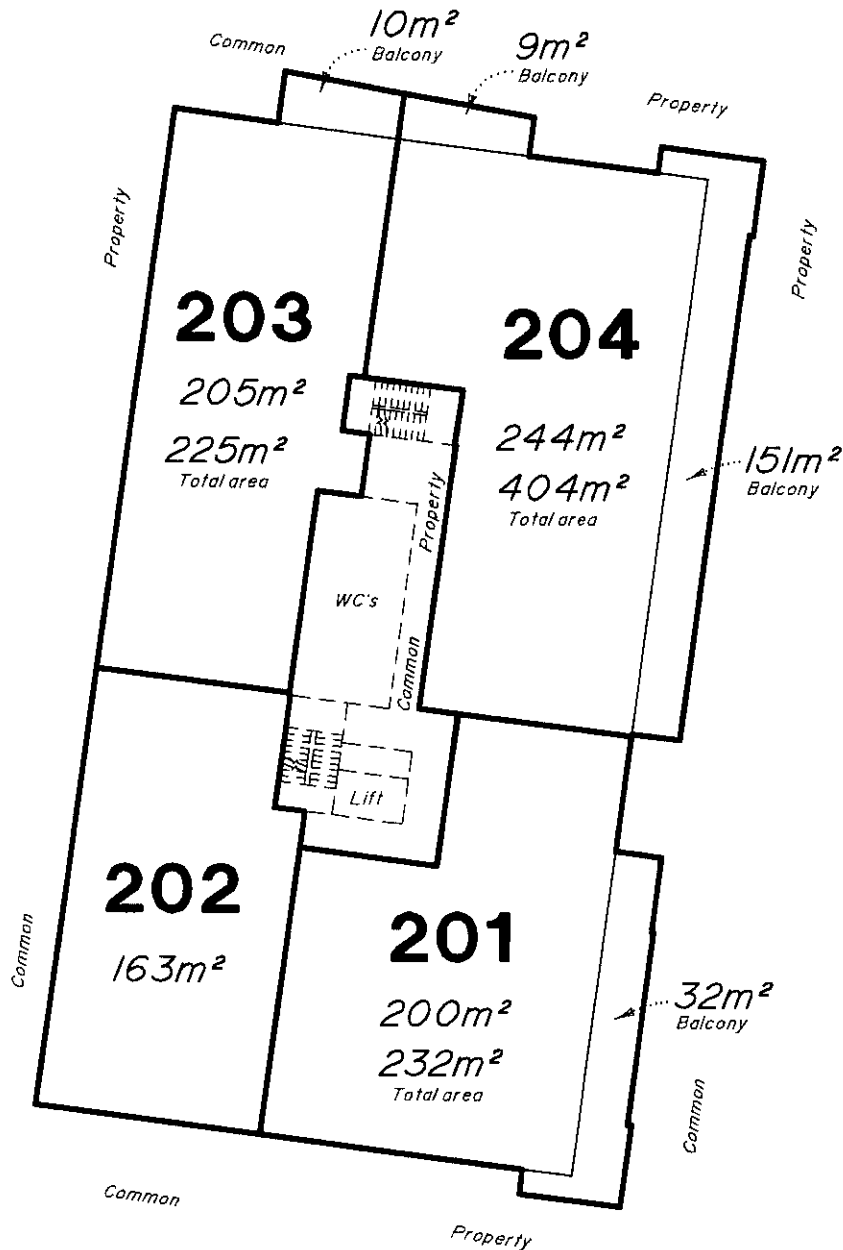

PROPOSED LOTS 201-204 & COMMON PROPERTY ON SP215525

Areas are approx only and subject to change during construction, measurement at time of final survey and registration of SP215525 in the Department of Natural Resources & Water

Level C OFFICES ON SECOND AVENUE

0 5 10 15 30 Metres

Original Scale 1:300

SHEET 4 OF 7 SHEETS

**CONSULTING SURVEYORS
& TOWN PLANNERS**
A.C.N. 010 278 823

Suite 7 Dalton Centre,
1 Newspaper Place, PO Box 6380
MAROOCHYDORE BC Qld 4558

Phone (07) 5443 2844
Fax (07) 5443 7146

Project **COMMUNITY TITLES SCHEME PROPOSAL**
CANCELLING LOTS 3-6 ON M56714
PARISH OF MOOLOOLAH
COUNTY OF CANNING

Surveyed	Designed	Date	160408
Scale	1:300	F/N's	Ref No
			060267